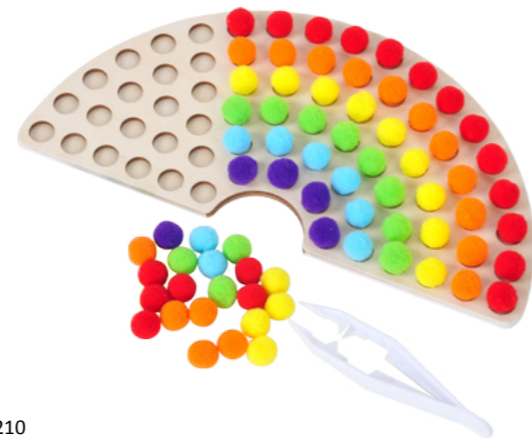

**BLB248**  
Ocean Lock  
AGE:18M+ / PCS:5  
Board Size:30x30x1.5cm  
Box Size:31x31x2cm

NEW

NEW

**BLB199**  
Montessori Game  
AGE:3+ / PCS:63  
Board Size:10.6x16.8x0.6cm  
Color Box:21.5x17.5x3cm

NEW

**BLB210**  
Montessori Game  
AGE:3+ / PCS:74  
Product Size:25.9x13x0.6cm  
Color Box:26.5x13.5x2.5cm

NEW

**BLB208**  
Montessori Game  
AGE:18M+ / PCS:57  
Product Size:26x14.3x0.6cm  
Color Box:26.5x14.7x2.5cm

NEW

**BLB209**  
Montessori Game  
AGE:18M+ / PCS:57  
Product Size:26x19x0.6cm  
Color Box:26.5x19.5x2.5cm