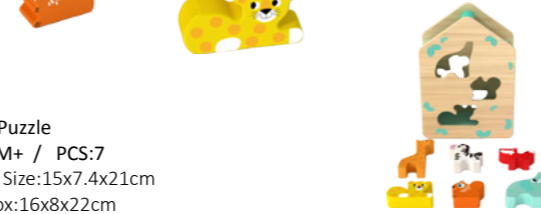

NEW

BLB279  
Safari Balance  
AGE:18M+ / PCS:11  
Base Size:22x4.3x5.1cm  
Color Box:12x4.5x23cm

NEW

BLB288  
Safari Block Puzzle  
AGE:18M+ / PCS:9  
Product Size:12x4x12cm  
Color Box:13x5x13cm

NEW

BLB348  
Dinosaur Balance  
AGE:18M+ / PCS:9  
Dinosaur Size:18x2x9.5cm  
Color Box:19x19x3cm

NEW

BLB308  
Stacker Box  
AGE:18M+ / PCS:10  
Product Size:15x12x0.8cm  
Color Box:19x19x3cm

NEW

BLB303  
Noah's Ark Balance  
AGE:3+ / PCS:15  
Product Size:20x3x6cm  
Color Box:21x21x4cm

NEW

BLB357  
Garden  
AGE:18M+ / PCS:12  
Garden Size:29.5x23.2x9cm  
Color Box:30.5x24x10cm

NEW

**BLB250**  
Shape Block  
AGE:18M+ / PCS:10  
Product Size:22x8x7.1cm  
Color Box:23x9x8cm

NEW

**BLB251**  
Animal Puzzle  
AGE:18M+ / PCS:7  
Product Size:15x7.4x21cm  
Color Box:16x8x22cm

NEW

**BLB314**  
Farm Jenga  
AGE:3+ / PCS:43  
Product Size:27x6x22cm  
Color Box:28x7x23cm