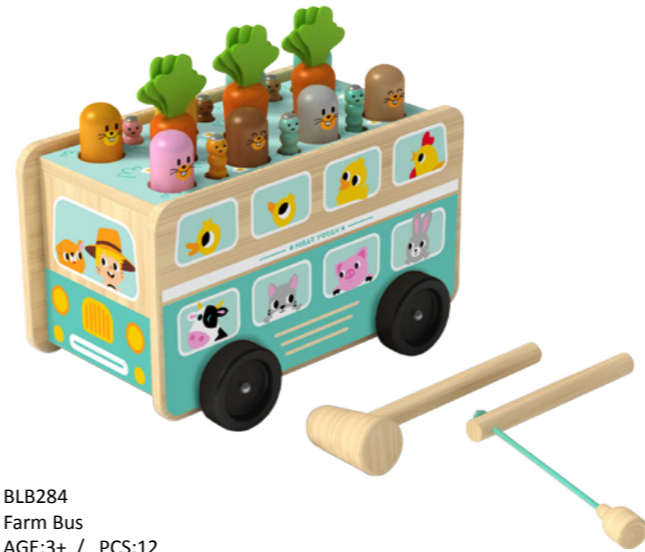

NEW

BLB168  
Racer  
AGE:18M+ / PCS:1  
Product Size:15x5x10cm  
Color Box:16x6x11cm

NEW

BLB169  
Racer  
AGE:18M+ / PCS:1  
Product Size:15x5x10cm  
Color Box:16x6x11cm

NEW

BLB264  
Garbage Sorting Truck  
AGE:3+ / PCS:20  
Product Size:24.8x12x12.8cm  
Color Box:25.5x13x13.5cm

BLB266  
Fire Engine  
AGE:18M+ / PCS:31  
Product Size:24x10x11.3cm  
Color Box:25x11x15cm

NEW

BLB265  
Tool Truck  
AGE:18M+ / PCS:27  
Product Size:24x10x11.3cm  
Color Box:25x11x15cm

NEW

BLB284  
Farm Bus  
AGE:3+ / PCS:12  
Product Size:15x12x0.8cm  
Shrinkwrap:15x12x0.8cm

NEW

BLB381  
Activity Car  
AGE:3+ / PCS:7  
Product Size:22x15x15.7cm  
Color Box:23x16x16.5cm

NEW

BLB329  
Push Along Toy  
AGE:18M+ / PCS:1  
Product Size:13.5x6x53cm  
Hang Tag

BLB330  
Push Along Toy  
AGE:18M+ / PCS:1  
Product Size:13.5x6x54cm  
Hang Tag