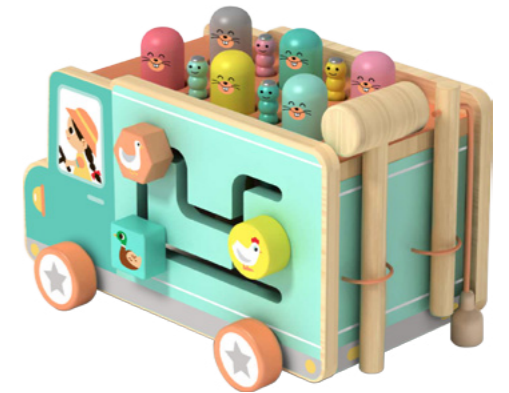

NEW

BLB168  
Racer  
AGE:18M+ / PCS:1  
Product Size:15x5x10cm  
Color Box:16x6x11cm

NEW

BLB169  
Racer  
AGE:18M+ / PCS:1  
Product Size:15x5x10cm  
Color Box:16x6x11cm

NEW

BLB264  
Garbage Sorting Truck  
AGE:3+ / PCS:20  
Product Size:24.8x12x12.8cm  
Color Box:25.5x13x13.5cm

BLB266  
Fire Engine  
AGE:18M+ / PCS:31  
Product Size:24x10x11.3cm  
Color Box:25x11x15cm

NEW

BLB265  
Tool Truck  
AGE:18M+ / PCS:27  
Product Size:24x10x11.3cm  
Color Box:25x11x15cm

NEW

BLB284  
Farm Bus  
AGE:3+ / PCS:12  
Product Size:15x12x0.8cm  
Shrinkwrap:15x12x0.8cm

NEW

BLB381  
Activity Car  
AGE:3+ / PCS:7  
Product Size:22x15x15.7cm  
Color Box:23x16x16.5cm

NEW

BLB329  
Push Along Toy  
AGE:18M+ / PCS:1  
Product Size:13.5x6x53cm  
Hang Tag

BLB330  
Push Along Toy  
AGE:18M+ / PCS:1  
Product Size:13.5x6x54cm  
Hang Tag