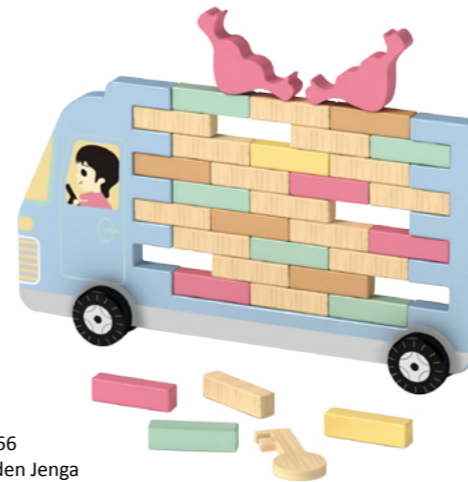

NEW

**BLB208**  
Montessori Game  
AGE:18M+ / PCS:57  
Product Size:26x14.3x0.6cm  
Color Box:26.5x14.7x2.5cm

NEW

**BLB209**  
Montessori Game  
AGE:18M+ / PCS:57  
Product Size:26x19x0.6cm  
Color Box:26.5x19.5x2.5cm

NEW

**BLB158**  
Alphabet Frame  
AGE:3+ / PCS:1  
Product Size:22x8x30cm  
Color Box:23x9x31cm

NEW

**BLB159**  
Abacus Frame  
AGE:3+ / PCS:1  
Product Size:22x8x30cm  
Color Box:23x9x31cm

NEW

**BLB166**  
Wooden Jenga  
AGE:18M+ / PCS:35  
Product Size:24.5x13.7x3.3cm  
Box Size:25.5x14.5x4cm