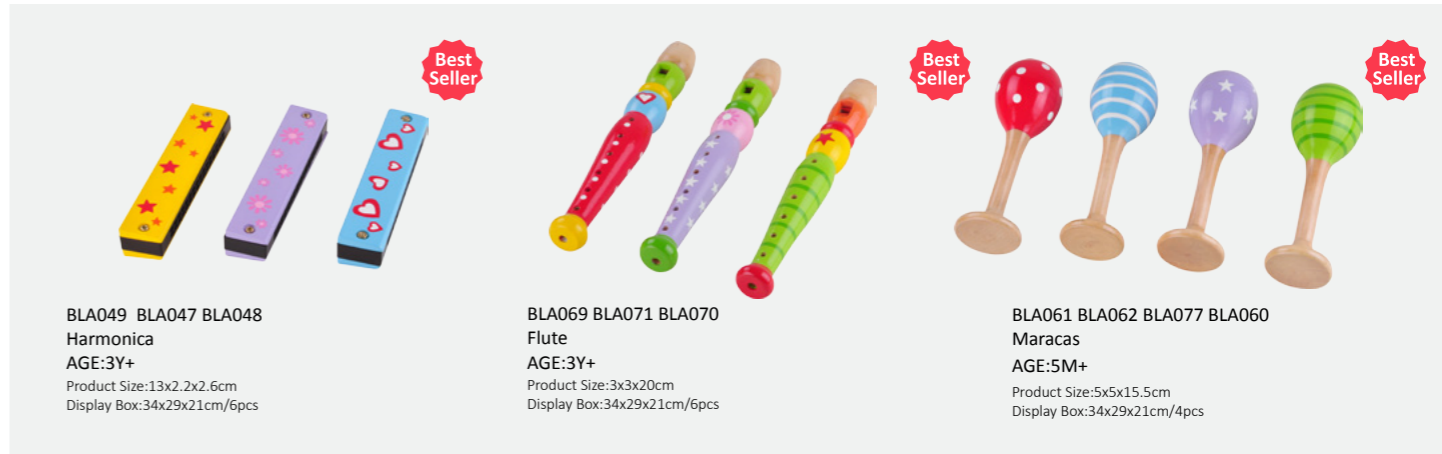

BLA056 BLA057 BLA058
Whistle
AGE:3Y+
Product Size:3x3x15.5cm
Display Box:34x29x21cm/6pcs

Best Seller

BLA075 BLA074 BLA073
Castanet
AGE:12M+
Product Size:4.5x20x3cm
Display Box:34x29x21cm/6pcs

Best Seller

BLA080 BLA079 BLA078 BLA081
Horn
AGE:3Y+
Product Size:5x5x18.5cm
Display Box:34x29x21cm/4pcs

Best Seller

BLA049 BLA047 BLA048
Harmonica
AGE:3Y+
Product Size:13x2.2x2.6cm
Display Box:34x29x21cm/6pcs

Best Seller