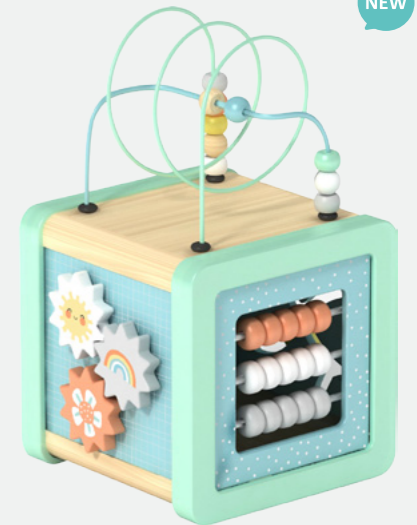

NEW

NEW

BLA963
Play Cube
AGE:18M+ / PCS:11
Product Size:22x22x33cm
Color Box:23x23x34cm

BLB026
Play Cube
AGE:18M+ / PCS:5
Product Size:15x15x15cm
Color Box:16x16x16cm

NEW

BLA753
Play Cube
AGE:18M+ / PCS:5
Product Size:15.5x15.5x26.8cm
Color Box:16.5x16.5x16.5cm