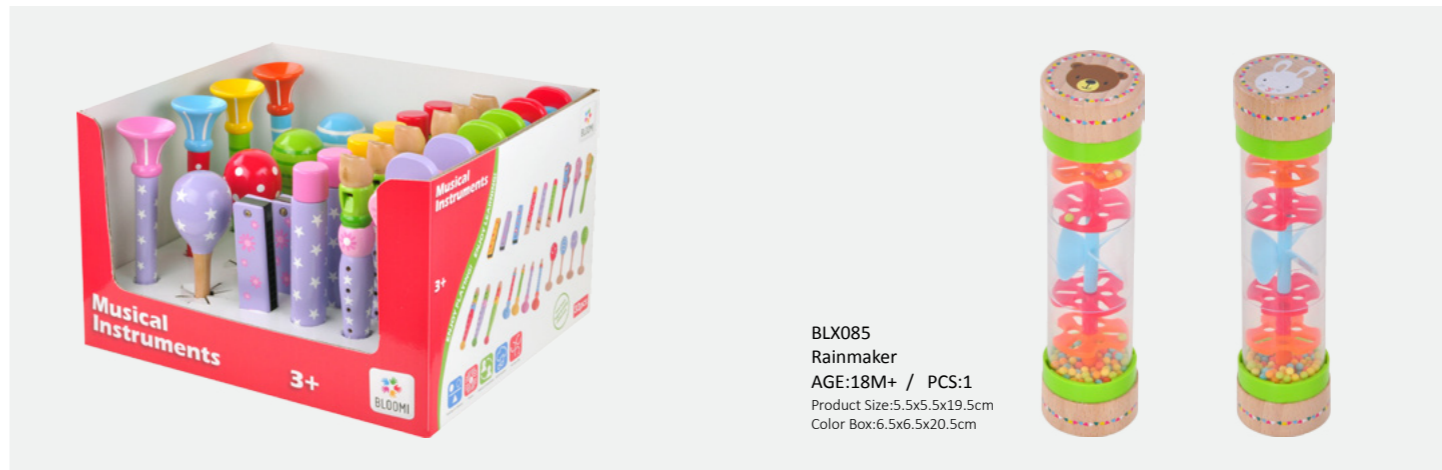

BLA717-C
Wooden Balance Game
AGE:3Y+ / PCS:9
Product Size:20x19x2.5cm
Color Box:21x21x3cm

BLA956
Wooden Balance Game
AGE:3+ / PCS:14
Product Size:17x15x2cm
Color Box:18x16x3cm

BLA366
Wooden Balance Game
AGE:3Y+ / PCS:11
Product Size:19x3x19cm
Color Box:20x20x3.5cm

NEW

BLB050
Musical instruments
AGE:18M+ / PCS:6
Xylophone Size:21.4x9.5x4cm
Color Box:23x23x5cm

NEW

BLB051
Musical instruments
AGE:18M+ / PCS:6
Xylophone Size:12x12x4cm
Color Box:23x23x5cm

BLX085
Rainmaker
AGE:18M+ / PCS:1
Product Size:5.5x5.5x19.5cm
Color Box:6.5x6.5x20.5cm