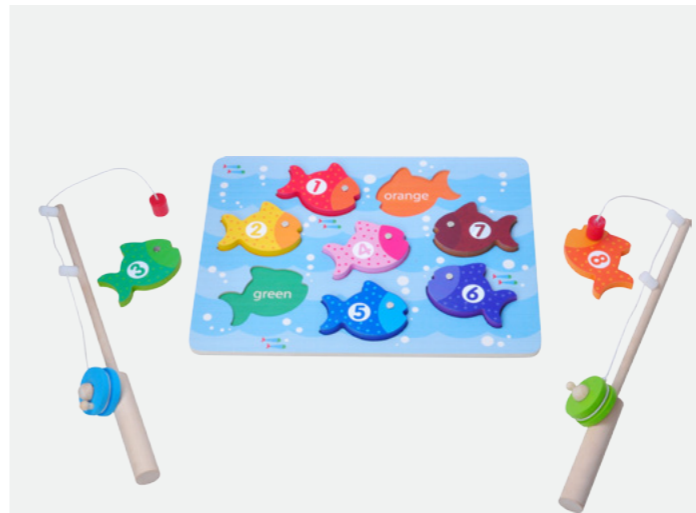

BLA274
String of Animals
AGE:18M+ / PCS:17
Product Size:42x28.5x2.2cm
Color Box:26x19x4cm

BLA278
String of Sea-Life
AGE:18M+ / PCS:17
Product Size:42x28.5x2.2cm
Color Box:26x19x4cm

NEW

BLA877
String
AGE:18M+ / PCS:22
Based Size:4.3x3.2x1.8cm
Color Box:20x10x4.5cm

BLA295
Fishing Game
AGE:3Y+ / PCS:14
Product Size:29.5x22x0.8cm

BLA370
Fishing Game
AGE:3Y+ / PCS:10
Puzzle Size:30x22x1.5cm
Fishing Rod Size:30x6x4.5cm
Color Box Size:31X31X5cm

NEW

BLB042
Fishing Game
AGE:18M+ / PCS:18
Product Size:22x22x6.7cm
Color Box:23x15x3cm