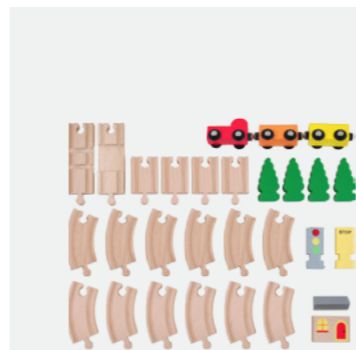

Best Seller

NEW

NEW

NEW

NEW

NEW