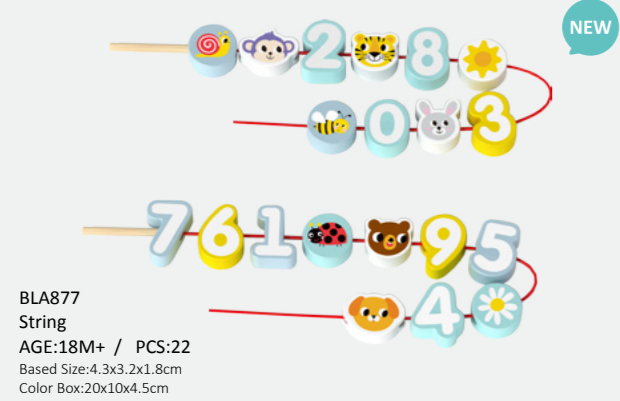

Best Seller

BLA416-B
Calendar
AGE:3Y+ / PCS:1
Product Size:30x30x2.8cm
Color Box:31x31x4cm

BLA443
Ball Game
AGE:3Y+ / PCS:1
Product Size:15x15x2cm

BLA442
Ball Game
AGE:3Y+ / PCS:1
Product Size:15x15x2cm

BLA444
Ball Game
AGE:3Y+ / PCS:1
Product Size:15x15x2cm

BLA445
Ball Game
AGE:3Y+ / PCS:1
Product Size:15x17x2cm

Best Seller

BLA275
String of Vehicles
AGE:18M+ / PCS:17
Product Size:42x28.5x2.2cm
Color Box:26x19x4cm

Best Seller

BLA279
String of Farm
AGE:18M+ / PCS:17
Product Size:42x28.5x2.2cm
Color Box:26x19x4cm

BLA274
String of Animals
AGE:18M+ / PCS:17
Product Size:42x28.5x2.2cm
Color Box:26x19x4cm

BLA278
String of Sea-Life
AGE:18M+ / PCS:17
Product Size:42x28.5x2.2cm
Color Box:26x19x4cm

NEW

BLA877
String
AGE:18M+ / PCS:22
Based Size:4.3x3.2x1.8cm
Color Box:20x10x4.5cm

BLA295
Fishing Game
AGE:3Y+ / PCS:14
Product Size:29.5x22x0.8cm

BLA370
Fishing Game
AGE:3Y+ / PCS:10
Puzzle Size:30x22x1.5cm
Fishing Rod Size:30x6x4.5cm
Color Box Size:31X31X5cm

NEW

BLB042
Fishing Game
AGE:18M+ / PCS:18
Product Size:22x22x6.7cm
Color Box:23x15x3cm