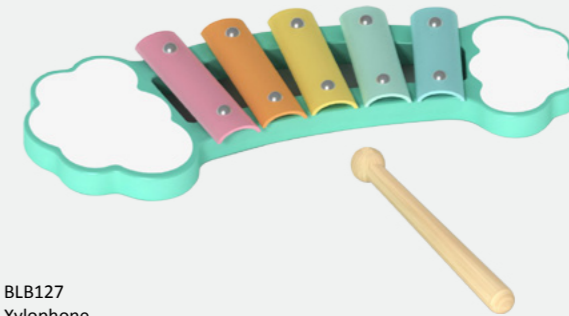

NEW

BLB114
Baby Discovering Activity Table
AGE:18M+ / PCS:3
Product Size:30x30x17.5cm
Color Box:31x31x6.5cm

NEW

BLB136
Xylophone
AGE:18M+ / PCS:2
Product Size:16x15x2cm
Color Box:17x16x3cm

NEW

Best Seller

BLA787-C
Doll Cup
AGE:18M+ / PCS:12
Doll Size:4x4x7cm
Color Box:17x25x6.5cm