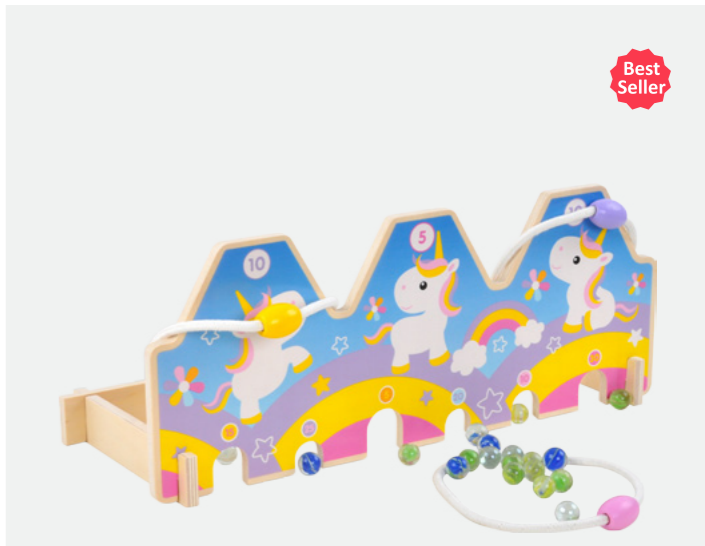

BLA852
Wooden Play Clock
AGE:18M+ / PCS:7
Product Size:22x22x2.3cm
Color Box:23x23x3cm

NEW

BLA708
Abacus
AGE:3Y+ / PCS:3
Product Size:30x10x14cm
Color Box:31x11x15cm

Best Seller

BLA024
Wooden Clock
AGE:3Y+ / PCS:15
Product Size:22x22.5x10cm
Open Color Box:22.5x23x3cm

BLJ007
Wooden Play Clock
AGE:3Y+ / PCS:25
Product Size:28x28x3.4cm
Color Box:29x29x4cm

NEW

BLB133
Wooden Play Clock
AGE:3+ / PCS:13
Product Size:22x26.5x2.5cm
Color Box:23x27.5x3cm

NEW

BLA992
Ringtoss Game
 AGE:3+ / PCS:8
 Based Size:8.3x8.3x15cm
 Color Box:26.7x16.5x10.5cm

NEW

BLA996
Throwing Sandbags
 AGE:3+ / PCS:12
 Based Size:7.3x4.4x20cm
 Color Box:26.7x16.5x10.5cm

Best Seller

BLA516
Ring Toss Game
 AGE:3Y+ / PCS:27
 Product Size:42x17x17cm
 Color Box:43.5x18x5.3cm

Best Seller