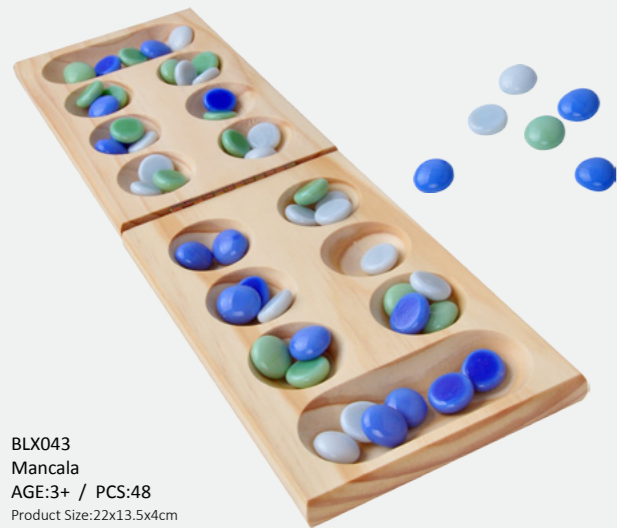

BLB018
 Pounding Bench
 AGE:18M+ / PCS:5
 Product Size:20x6x14.5cm
 Color Box:21x7x15.5cm

BLB017
 Pounding Bench
 AGE:18M+ / PCS:5
 Product Size:20x6x14.5cm
 Color Box:21x7x15.5cm

BLA088
 Abacus
 AGE:18M+ / PCS:1
 Product Size:21x8x29cm
 Color Box:24x10x31cm

BLA969
 Alphabet
 AGE:18M+ / PCS:1
 Product Size:26x22x9cm
 Color Box:27x23x10cm

BLA296
Croquet Game
AGE:3+ / PCS:14
Product Size:10x4x54cm
Color Box:55x17x5cm

BLA364
Calendar
AGE:3+ / PCS:45
Product Size:40x30x1.5cm
Color Box:41x31x2cm

NEW

BLA941
Chess
AGE:3+ / PCS:18
Board Size:30x30x0.7cm
Color Box:31x31x3.5cm

1
4

Best Seller

BLX043
Mancala
AGE:3+ / PCS:48
Product Size:22x13.5x4cm
Color Box:23x14.5x4.5cm

NEW

BLX106
Memory Game
AGE:3+ / PCS:26
Product Size:16.5x16.5x6.5cm
Color Box:17.3x17.3x5.2cm