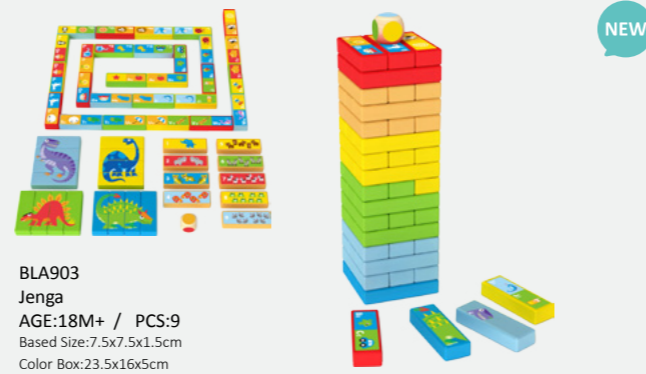

BLA447
Wooden Block
AGE:18M+ / PCS:30
Based Size:4x4x4cm
Wooden Box:22.5x22.5x4.5cm

BLA240
Wooden Stacking Block Puzzle
AGE:18M+ / PCS:12
Product Size:12x12x4cm
Color Box:13x13x5cm

BLA974
Block Stacker
AGE:18M+ / PCS:9
Product Size:7.5x7.5x28.7cm
Color Box:8.5x8.5x29.5cm

BLA255
Wooden Stacking Block Puzzle
AGE:18M+ / PCS:12
Product Size:12x12x4cm
Color Box:13x13x5cm

BLA681
Wooden Jenga
AGE:18M+ / PCS:54
Product Size:7.5x7.5x27cm
Color Box:8.5x8.5x28.5cm

BLA256
Wooden Stacking Block Puzzle
AGE:18M+ / PCS:12
Product Size:12x12x4cm
Color Box:13x13x5cm

BLA903
Jenga
AGE:18M+ / PCS:9
Based Size:7.5x7.5x1.5cm
Color Box:23.5x16x5cm

NEW

BLA790
Job Block stacker
AGE:18M+ / PCS:3
Product Size:5x5x15cm
Color Box:6x6x16cm

NEW

BLA788
Animal Block stacker
AGE:18M+ / PCS:3
Product Size:5x5x15cm
Color Box:6x6x16cm

NEW

BLA856
Body Systems Block stacker
AGE:18M+ / PCS:3
Product Size:5x5x15cm
Color Box:6x6x16cm

BLA218
Wooden Farm Blocks
AGE:18M+ / Block PCS:34
Product Size:35.5x26.5x4.5cm

BLA219
Wooden Pirate Blocks
AGE:18M+ / Block PCS:33
Product Size:35.5x26.5x4.5cm