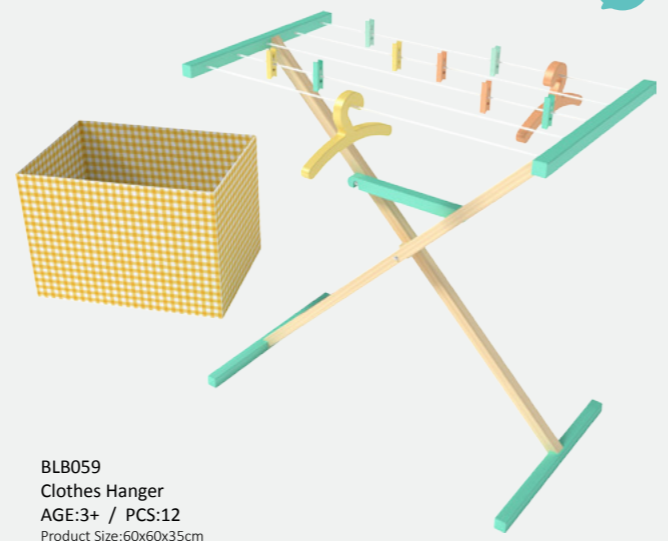

Best Seller