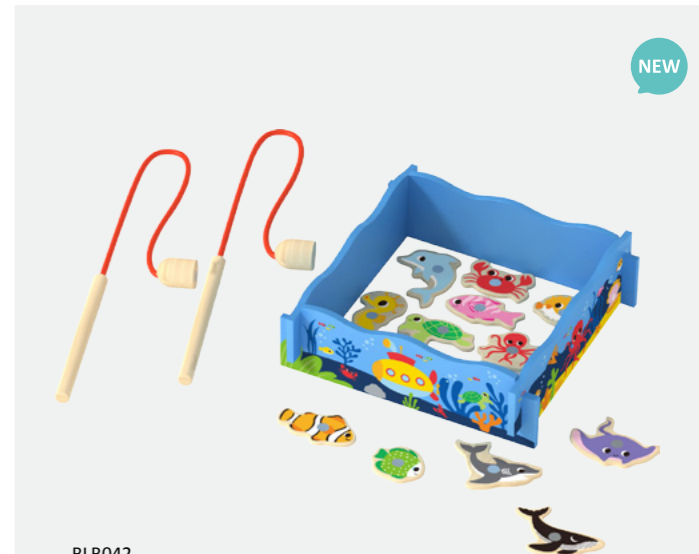

BLA274
String of Animals
AGE:18M+ / PCS:17
Product Size:42x28.5x2.2cm
Color Box:26x19x4cm

BLA278
String of Sea-Life
AGE:18M+ / PCS:17
Product Size:42x28.5x2.2cm
Color Box:26x19x4cm

NEW

BLA877
String
AGE:18M+ / PCS:22
Based Size:4.3x3.2x1.8cm
Color Box:20x10x4.5cm

BLA295
Fishing Game
AGE:3Y+ / PCS:14
Product Size:29.5x22x0.8cm

BLA370
Fishing Game
AGE:3Y+ / PCS:10
Puzzle Size:30x22x1.5cm
Fishing Rod Size:30x6x4.5cm
Color Box Size:31X31X5cm

NEW

BLB042
Fishing Game
AGE:18M+ / PCS:18
Product Size:22x22x6.7cm
Color Box:23x15x3cm