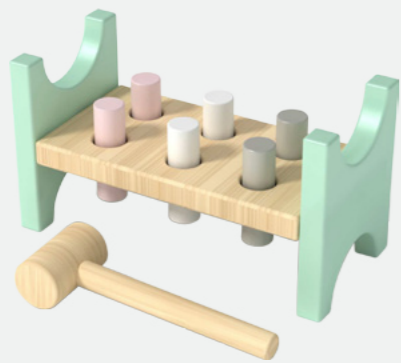

NEW

BLA851-B
Hammer Bench
AGE:18M+ / PCS:2
Product Size:20x9x11cm
Color Box:21x10x12cm