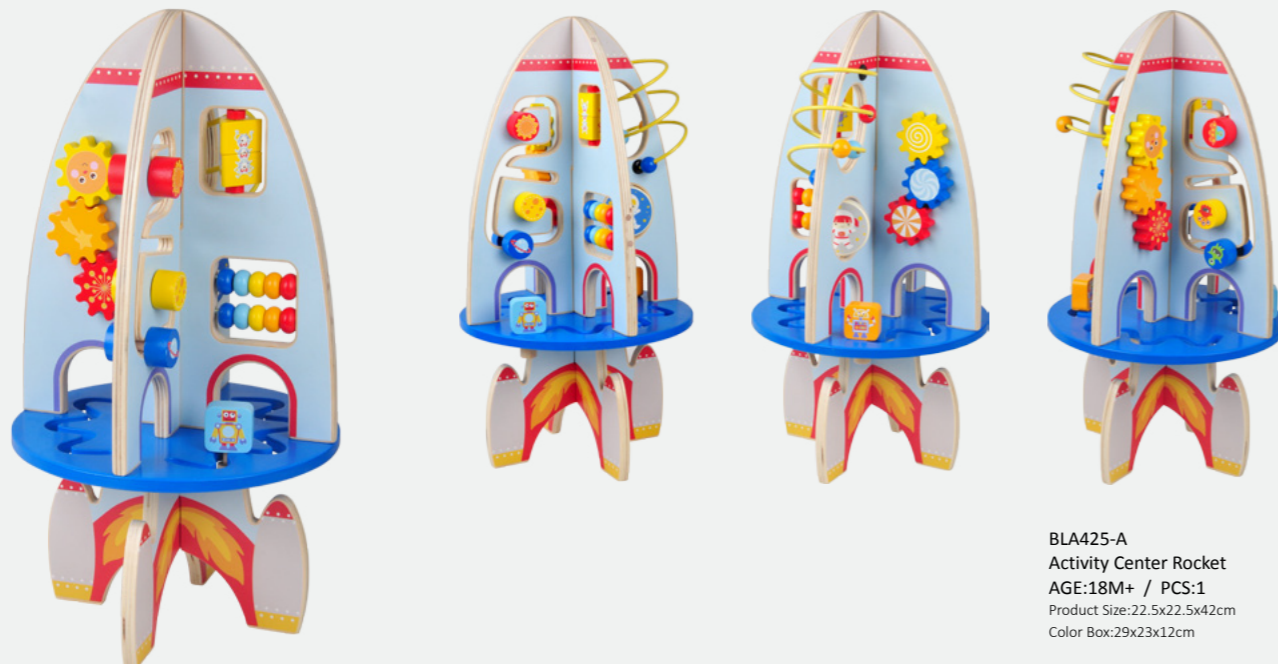

BLA425-A
Activity Center Rocket
AGE:18M+ / PCS:1
Product Size:22.5x22.5x42cm
Color Box:29x23x12cm