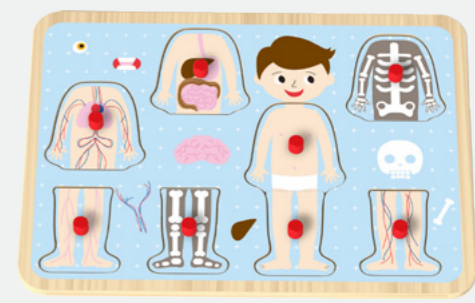

BLA893
Puzzle
AGE:18M+ / PCS:8
Product Size:30x22x0.7cm

Best Seller